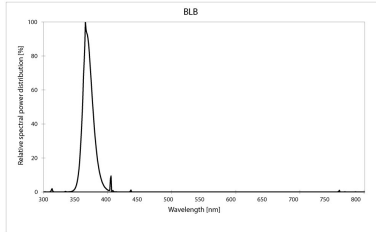

Blacklight BL368 Linear T5 F11W T5 BL368 0000097

Suitable for household illumination	No
Safety message	Not suitable for household

PHOTOMETRY

TECHNICAL DRAWINGS