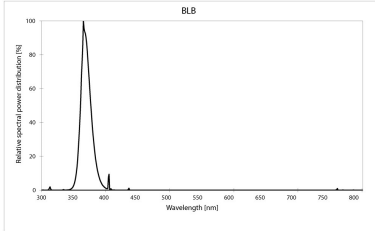

Blacklight BL368 Linear T12

F40W T12 BL368 24
0001638

Optical data

Ambient temperature for maximum luminous flux (°C)	25
Light colour	BL368 Blacklight
Adjustable chromaticity	N

Electrical data

Wattage (W)	40.00
Mains voltage (V)	230-240V
Control gear required	Yes
Transformer required	No
Dimmable	No

Lifetime data

Average life (Nominal) (h)	10000

Physical data

Nominal Product Length (mm)	600.0
Nominal Product Diameter (mm)	38
Max. Length base to base (mm) - A	589.8
Length base to pin Min-Max (mm) - B	594.5-596.9
Max. Lamp Length (mm) - C/L	604.0
Max. Lamp Diameter (mm) - D	40.5
Weight (kg)	0.142

Packaging

Single packaging type	Carton
Product EAN number	5410288016382
Packaging single length / height (cm)	60.3
Packaging single width (cm)	4.3
Packaging single depth (cm)	4.1
DUN14 (outer)	15410288016389
Units per outer package	25
Packaging outer length / height (cm)	63.0
Packaging outer width (cm)	22.0
Packaging outer depth (cm)	21.0

Safety data

Lamp mercury content (mg)	9.00
Optimal operating condition (°C)	-20-40
Breakage cleaning instructions	Applicable
Recommendation for disposal at end of life	Applicable
Special purpose lamp	Yes
Intended purpose	Flykilling - Insect attraction
Suitable for household illumination	No
Safety message	Not suitable for household

Blacklight BL368 Linear T12 F40W T12 BL368 24 0001638

PHOTOMETRY

TECHNICAL DRAWINGS