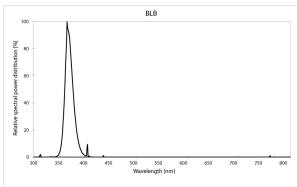

PHOTOMETRY