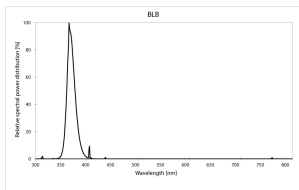

Blacklight BL368 Linear T12

F20W T12 BL368 24
0000361

Product features

- Blacklight BL368 Linear T12

PRODUCT OVERVIEW

Product name	F20W T12 BL368 24
Technology	Special applications
Lamp shape	Tubular shape
Type	T12
Cap/Base	G13
Lamp finish	Frosted/Coated
Fixture rating	Enclosed
General application	SPG
ETIM Class	EC002962
E-number FI	4940433
Light colour	BL368 Blacklight
Wattage (W)	20.00
Dimmable	No
Average life (Nominal) (h)	10000
Product EAN number	5410288003610
Dimming method	N/A

PHOTOMETRY

TECHNICAL DRAWINGS

Blacklight BL368 Linear T12 *F20W T12 BL368 24* 0000361