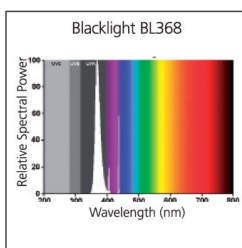

## Blacklight BL368 Linear T8

F15W T8 BL368

0000082

### PRODUCT OVERVIEW

<b>Product code</b>	0000082
<b>Product name</b>	F15W T8 BL368
<b>Technology</b>	Fluorescent
<b>Watt (Rated) (W)</b>	15.00
<b>Lamp shape</b>	Tubular
<b>Type</b>	T8
<b>Cap/Base</b>	G13
<b>Lamp finish</b>	Coated
<b>Fixture rating</b>	Enclosed
<b>General application</b>	Hospitality, Retail, Residential & Consumer
<b>Certifications</b>	EUERL008
<b>ETIM Class</b>	EC002962
<b>Light colour</b>	BL368 Blacklight
<b>Wattage (W)</b>	15.00
<b>Product Voltage (V)</b>	55
<b>Dimmable</b>	No
<b>Average life (Nominal) (h)</b>	14000
<b>Product EAN number</b>	5410288000824

### PHOTOMETRY