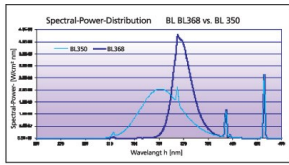

Blacklight BL368 Linear T8

F15W T8 BL368

0000082